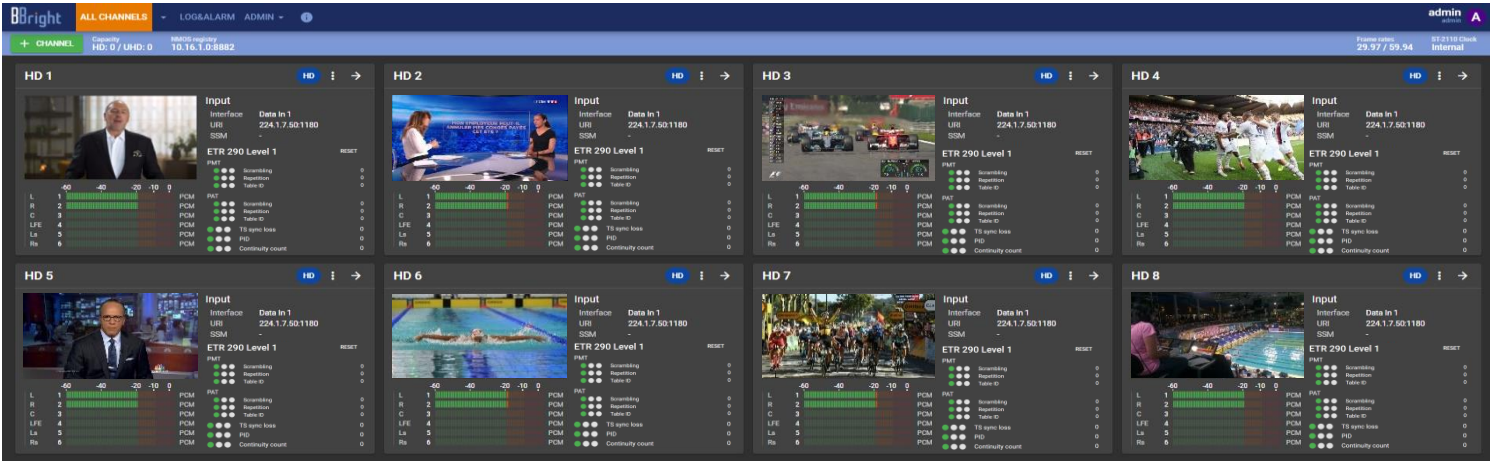

■ Highlights

- ✓ Versatile monitoring solution, multi-channel, multi-standards, and up to Ultra HD
- ✓ Transport Stream over IP / MultiCodecs: HEVC/H264/MPEG2/JPEG2000
- ✓ Baseband: SDI (8x 3G-SDI) or ST-2110 (25 Gbits/s NIC)
- ✓ Remote Monitoring through Web User Interface
- ✓ Video and audio monitoring over WEB UI (MPEG-DASH Streaming)
- ✓ Appliance or Virtual Machine

■ Virtual Machine (VM version)

- ✓ Default: VMWare / ESXI
- ✓ Other VM formats available on request.

■ Inputs:

- ✓ Multicast or Unicast TS over IP on dual Gb Ethernet ports
- ✓ SPTS or MPTS (PID Filtering)
- ✓ FEC/SMPTE 2022-1
- ✓ SDI: 8x 3GSDI ports (8xHD or 2xUHD)
- ✓ 2110: 8xHD or 2xUHD, with 2022-7 support
- ✓ 2022-7 seamless redundancy (TS & 2110)

■ Outputs:

- ✓ Video over Web UI (MPEG-DASH, up to 1080p)
- ✓ Audio streamed over Web UI (selectable stereo pair or downmix)

■ Controls:

- ✓ Intuitive Web UI
- ✓ Rest API

■ Chassis (Appliance version)

- ✓ 1 RU Chassis – Short Depth
- ✓ 437 mm x 287 mm x 43 mm
- ✓ 200W PSU

User Interface

Ordering Options

Type	Reference	Description
Appliances	RMD	Remote Monitoring Decoder Appliance, up to 8HD / 2UHD. 1RU.
VM	VM_RMD	Remote Monitoring Decoder
Channel configuration	RMD_HD_ch	BBright RMD mosaic preview – 1x HD Channel license
	RMD_UHD_ch	BBright RMD mosaic preview – 1x UHD / 4x HD Channel license
	RMD_Dash	1ch Dash streaming licence
Hardware Options	RMD_IP	Dual TSolP input.
	RMD_2110_25G	25 Gbits/s 2110 input (with ST2022-7 redundancy)
	RMD_4X3G_SDI	4xSDI input (HD/3G SDI)
	RMD_8X3G_SDI	8xSDI input (HD/3G SDI)
Software Options	RMD_DOLBY_AUDIO	Dolby DD / DD+ / Atmos / E / AC4 decoding option.
	RMD_J2K	Support JPG2000 decoding.