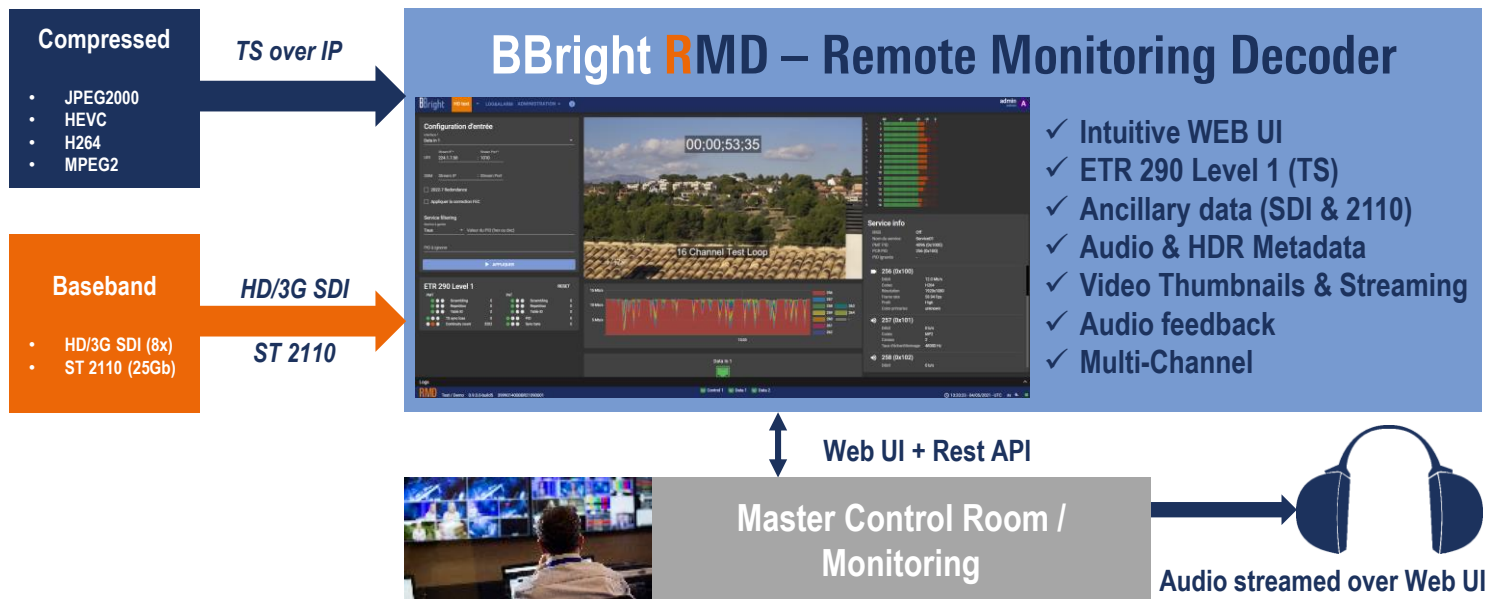

■ Highlights

- ✓ Versatile monitoring solution, multi-channel, multi-standards, and up to Ultra HD
- ✓ Transport Stream over IP / MultiCodecs: HEVC/H264/MPEG2/JPEG2000
- ✓ Baseband: SDI (8x 3G-SDI) or ST-2110 (25 Gbits/s NIC)
- ✓ Remote Monitoring through Web User Interface
- ✓ Video and audio monitoring over WEB UI (MPEG-DASH Streaming)
- ✓ Appliance or Virtual Machine

■ Specifications

■ Video:

- ✓ TS: Multi-Codec support: HEVC / H264 / MPEG2 / JPEG2000
- ✓ HD / Full HD / Ultra HD and HDR ready
- ✓ 4:2:0 / 4:2:2, Up to 10bits

■ Audio:

- ✓ Dolby DD / DD+ / DD+JOC / Atmos / E / AC4 decoding
- ✓ Dolby Metadata display
- ✓ Up to 16 Audio Channels per stream
- ✓ AAC/HE-AAC/MPEG1 LayerII decoding

■ Monitoring:

- ✓ ETR 101-290 level 1 input error monitoring
- ✓ Video Thumbnails + Audio Bargraphs
- ✓ Bitrate Bargraphs (per PID)

■ Ancillary Data (SDI & 2110)

- ✓ Raw access to all SDI & 2110 Anc. Data

■ Outputs:

- ✓ Video over Web UI (MPEG-DASH, up to 1080p)
- ✓ Audio streamed over Web UI (selectable stereo pair or downmix)

■ Controls:

- ✓ Intuitive Web UI
- ✓ Rest API

■ Chassis (Appliance version)

- ✓ 1 RU Chassis – Short Depth
- ✓ 437 mm x 287 mm x 43 mm
- ✓ 200W PSU